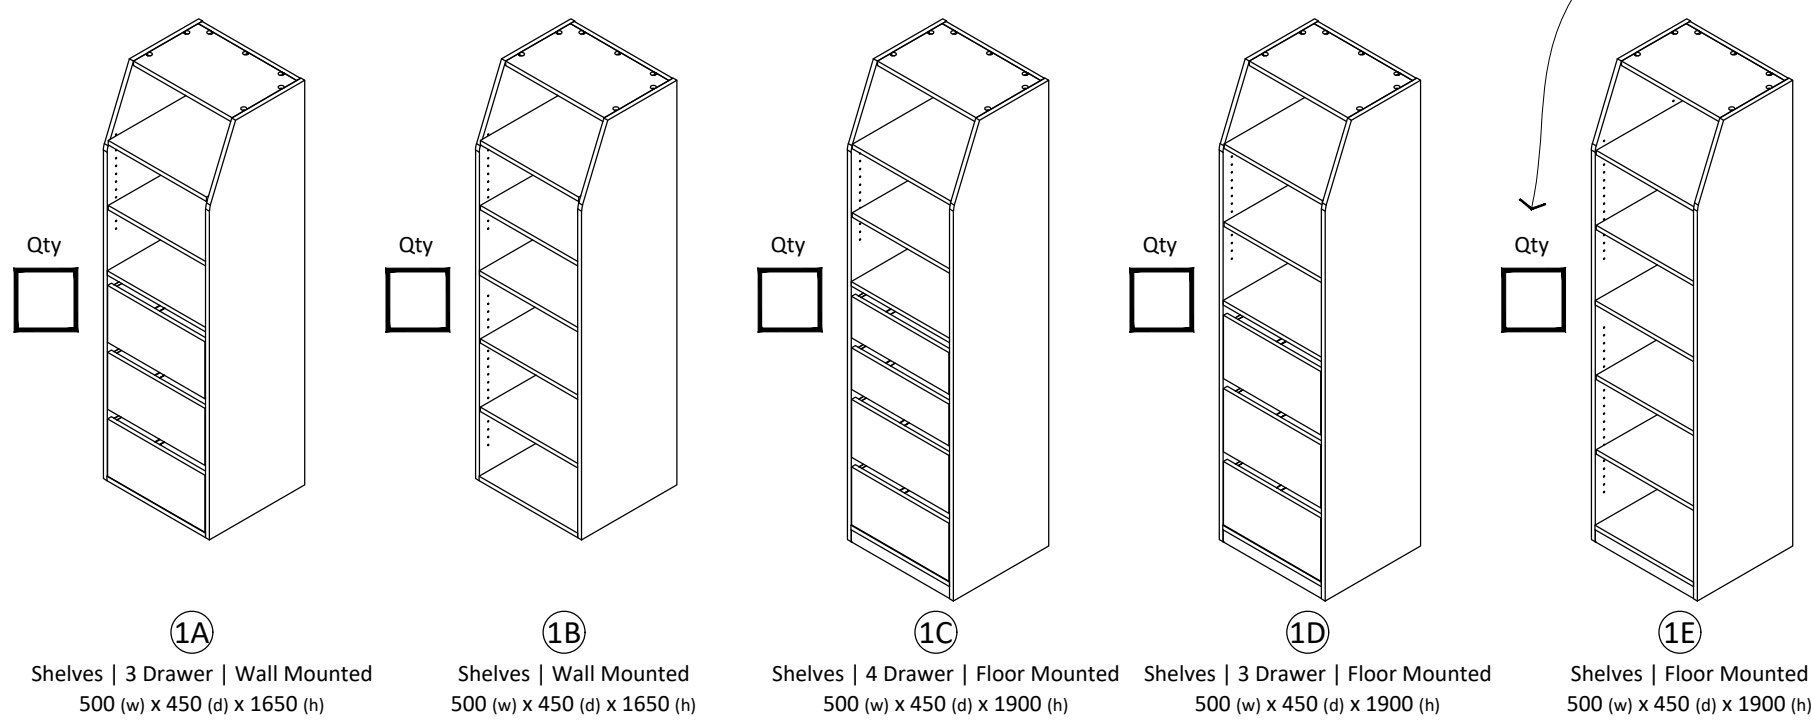

All tower are manufactured with full melamine backs.  
Custom designs and colours available, please enquire.

Select tower configuration. These will be provided assembled.

**TOWER ARRANGEMENTS**

Select if you wish to cut to length on site.  
Fill out for Cut-to-Size components.

Room Name:	
Description	
①*	Tower - select image to right
②	Back Support
③	Side Supports
④	Top Shelf
⑤	Hanging Rail
⑥	Hanging Rail End Supports
⑦	Side Panel (optional)

STANDARD <input type="checkbox"/>		CUSTOM <input type="checkbox"/>	
Dimensions	Qty	Dimensions	Qty
-	1	-	<input type="checkbox"/>
2400 x 120	1	<input type="text"/> x 120	<input type="checkbox"/>
700 x 120	3	<input type="text"/> x 120	<input type="checkbox"/>
2400 x 325	1	<input type="text"/> x 325	<input type="checkbox"/>
2000	1	2000	<input type="checkbox"/>
-	4	-	<input type="checkbox"/>
1100 x 450	<input type="checkbox"/>	1100 x 450	<input type="checkbox"/>
		other	<input type="checkbox"/>
		other	<input type="checkbox"/>